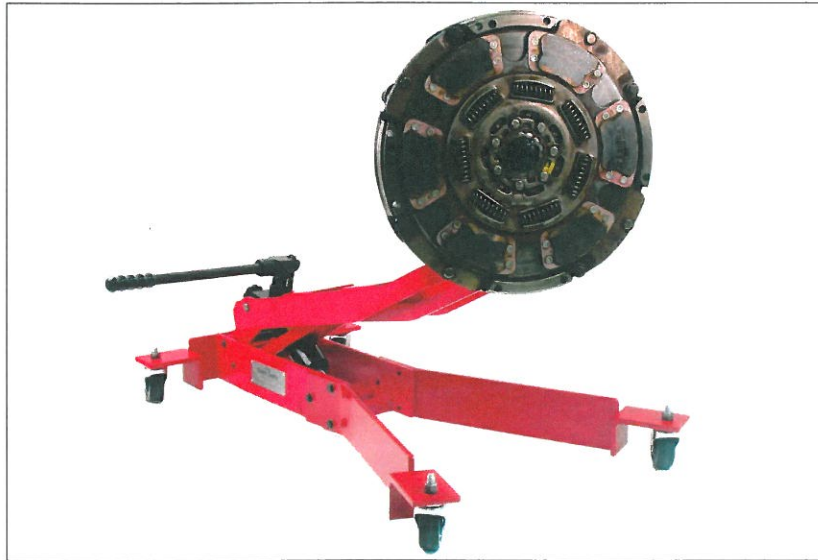

# KIENE

DIESEL ACCESSORIES, INC.

**CC2064**  
Ultra Shift Kit

## ***THE NEW CLUTCH CADDY - ULTRASHIFT/DM CLUTCH ADAPTER PART NUMBER CC2064***

***The CC2064 Adapter Kit Includes a newly designed splined shaft and a set of leg extensions.***

**MADE IN THE U.S.A.**

**KIENE Equipment...**  
*an investment in safety  
and productivity*