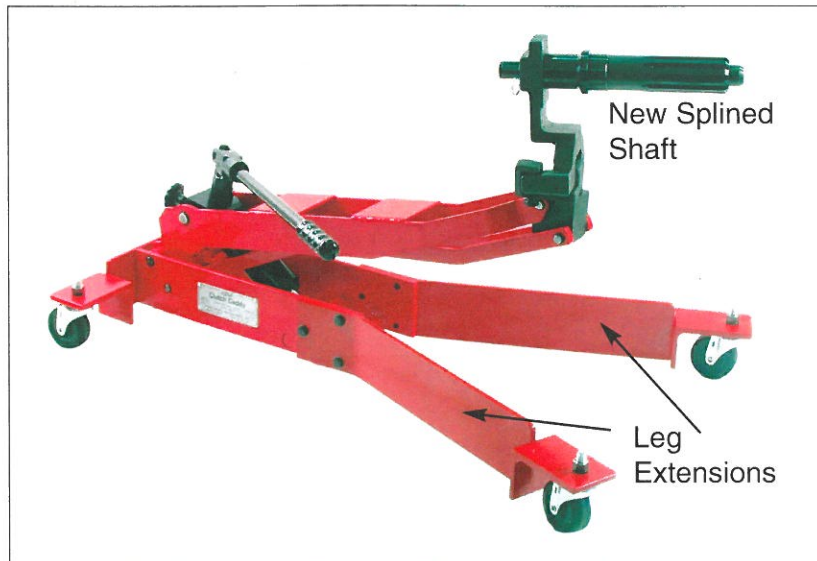

# KIENE

DIESEL ACCESSORIES, INC.

**CC2064**  
Ultra Shift Kit

## ***THE NEW CLUTCH CADDY - ULTRASHIFT/DM CLUTCH ADAPTER PART NUMBER CC2064***

***The CC2064 Adapter Kit Includes a newly designed splined shaft and a set of leg extensions.***

**MADE IN THE U.S.A.**

**KIENE Equipment...**  
*an investment in safety  
and productivity*