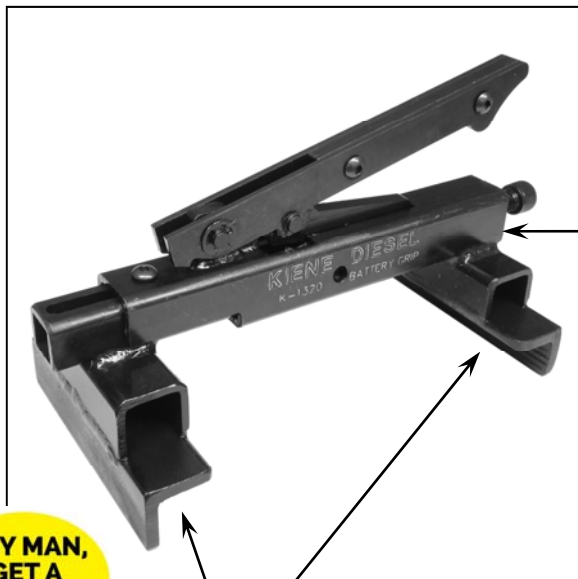

KIENE

DIESEL ACCESSORIES, INC.

K-1320 Battery Grip

The safe way to handle heavy truck batteries!

Heavy duty truck batteries are tough to handle. They're heavy, awkward . . . and when they're squeezed into a battery box, it's tough to get a grip on them for lifting . . . and lifting by the terminal posts will damage the battery . . .

The **K-1320 Battery Grip** solves these problems! It makes heavy duty battery removal and handling safe and easy.

Fits all heavy-duty truck batteries

Compact design fits into tight spots

Ergonomic handle for comfortable lifting and transporting

HEY MAN, GET A GRIP!!

Textured grippers and powerful, controlled squeeze provide a safe, secure grip

Safety and Cost Savings from **KIENE**

Easy and quick to use . . . Clamp it on and you're ready to lift!