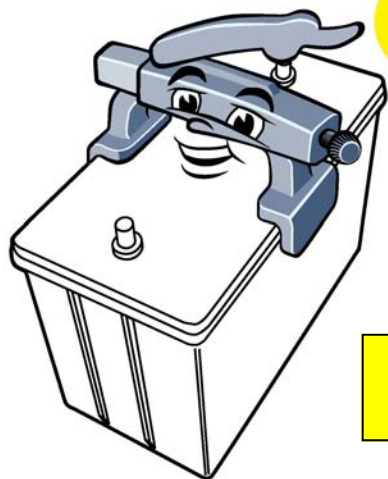

KIENE

DIESEL ACCESSORIES, INC.

K-1320 Battery Grip

The safe way to handle heavy truck batteries!

Heavy duty truck batteries are tough to handle. They're heavy, awkward . . . and when they're squeezed into a battery box, it's tough to get a grip on them for lifting . . . and lifting by the terminal posts will damage the battery . . .

The **K-1320 Battery Grip** solves these problems! It makes heavy duty battery removal and handling safe and easy.

Fits all heavy-duty truck batteries

Compact design fits into tight spots

Ergonomic handle for comfortable lifting and transporting

HEY MAN, GET A GRIP!!

Textured grippers and powerful, controlled squeeze provide a safe, secure grip

Safety and Cost Savings from **KIENE**

Easy and quick to use . . . Clamp it on and you're ready to lift!