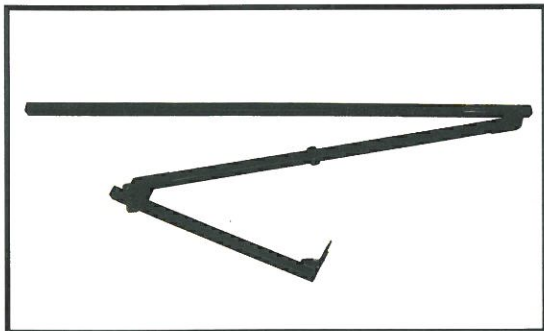

KIENE TIRE LIFTER SAFELY LIFTS MOUNTED TIRES

Lifting heavy tires is awkward and strains your back.

WHAT MAKES THE KIENE TIRE LIFTER A GREAT LIFTING TOOL.

- Perfect Safety tool for the shop or mobile maintenance vehicles
- Easily lifts 22.5 and 24.5 single tire and wheel assemblies
- Effortlessly lifts 300 lb. Super Single tire and wheel assemblies
- Makes lifting mounted tires a safe one man operation
- Take anywhere design
- Hang it on the wall when not in use
- Lightweight and portable - (Only 13 lbs.)
- Back Saver

Folds into a nice compact 49" package

Simple operation:
Unfold the hook and place it under the tire.
Pull the lever back and lift.
Quick, Simple and safe

Great safety tool for lifting mounted, heavy, super singles.