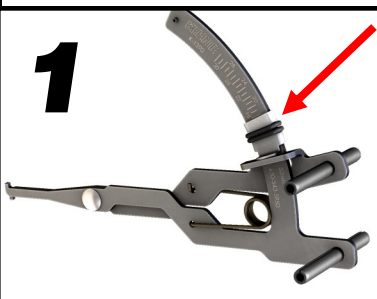

KIENE

DIESEL ACCESSORIES, INC.

K-1390 Brake Lining Gauge

Kiene's new **Brake Lining Gauge** makes measuring the thickness of brake shoe linings fast, easy, and convenient. The unique slider captures measurements in hard to see locations so you can read the tool when you want.

- **User-friendly scale is fast and accurate to 1/32"**
- **Measure linings down to 7/32" thick**
- **Works without removing brake drum or dust cover**
- **Schedule maintenance when it's convenient, before excessive wear becomes a problem**

EASY AS...

Close tool and
set slider...

Open tool to take measurement—
Slider holds value

Read measurement

MADE IN THE U.S.A.

KIENE Equipment...
*an investment in safety
and productivity*

KIENE

DIESEL ACCESSORIES, INC.