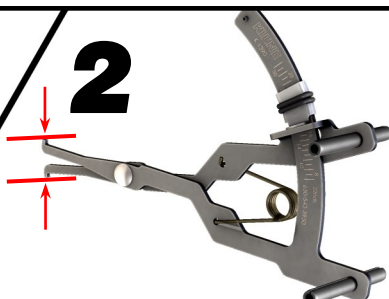

KIENE

DIESEL ACCESSORIES, INC.

K-1390 Brake Lining Gauge

Kiene's new **Brake Lining Gauge** makes measuring the thickness of brake shoe linings fast, easy, and convenient. The unique slider captures measurements in hard to see locations so you can read the tool when you want.

- **User-friendly scale is fast and accurate to 1/32"**
- **Measure linings down to 7/32" thick**
- **Works without removing brake drum or dust cover**
- **Schedule maintenance when it's convenient, before excessive wear becomes a problem**

EASY AS...

Close tool and
set slider...

Open tool to take measurement—
Slider holds value

Read measurement

MADE IN THE U.S.A.

KIENE Equipment...
*an investment in safety
and productivity*

KIENE

DIESEL ACCESSORIES, INC.